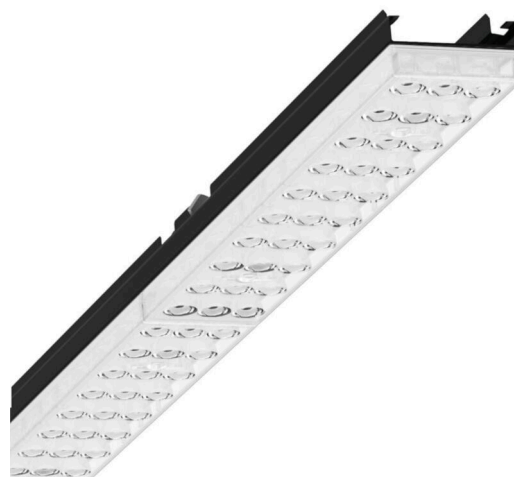

Device mount - Individual.Lens.Optic - direct, narrow distribution - visually continuous

Device mount made of a galvanised, profiled steel sheet; surface coated with polyester resin. Tool-free attachment with design-integrated pressure caps guarantee protection against theft and dismantling. Housing colour black RAL 9005; Direct, narrow-beam light distribution using the Individual.Lens.Optic made of PMMA plastic. The single lens optics ensure absolute ease of assembly and are simple to maintain thanks to the easily cleaned surface. The inner rhythm of the 3-row single lens arrangement and the overriding device mount are perfectly in tune to guarantee a homogeneous appearance in the object.

LIGHTING TECHNOLOGY

Placement	LED, Colour rendering/Light colour CRI ≥ 80 / 4000K
Colour tolerance (MacAdam)	3SDCM
Photobiological safety (Luminaire)	RG1
Nominal luminous flux	4412lm
LED service life	50000h L80/B10 (Tq 45°C)
Luminaire luminous efficiency	172lm/W
Beam angle	40° (C0) / 85° (C90)
UGR lat./long.	17.6 / 19.3

MECHANICS

Housing colour	black RAL 9005
Dimensions (LxWxH/DxH)	1531mm x 55mm x 37mm
Weight (net)	1.9kg
Type of installation	Mounting rail system installation, Light structure

Dimensions

L	1531 mm	Length
B	55 mm	Width
H	37 mm	Height

DEEP-LINK

<https://www.regiolux.de/en/article/19420006014>

Reference	LED 4000lm 840
ηLB	100 %
Φ ↓↑	99 % / 1 %
UGR lat./long.	17.6 / 19.3